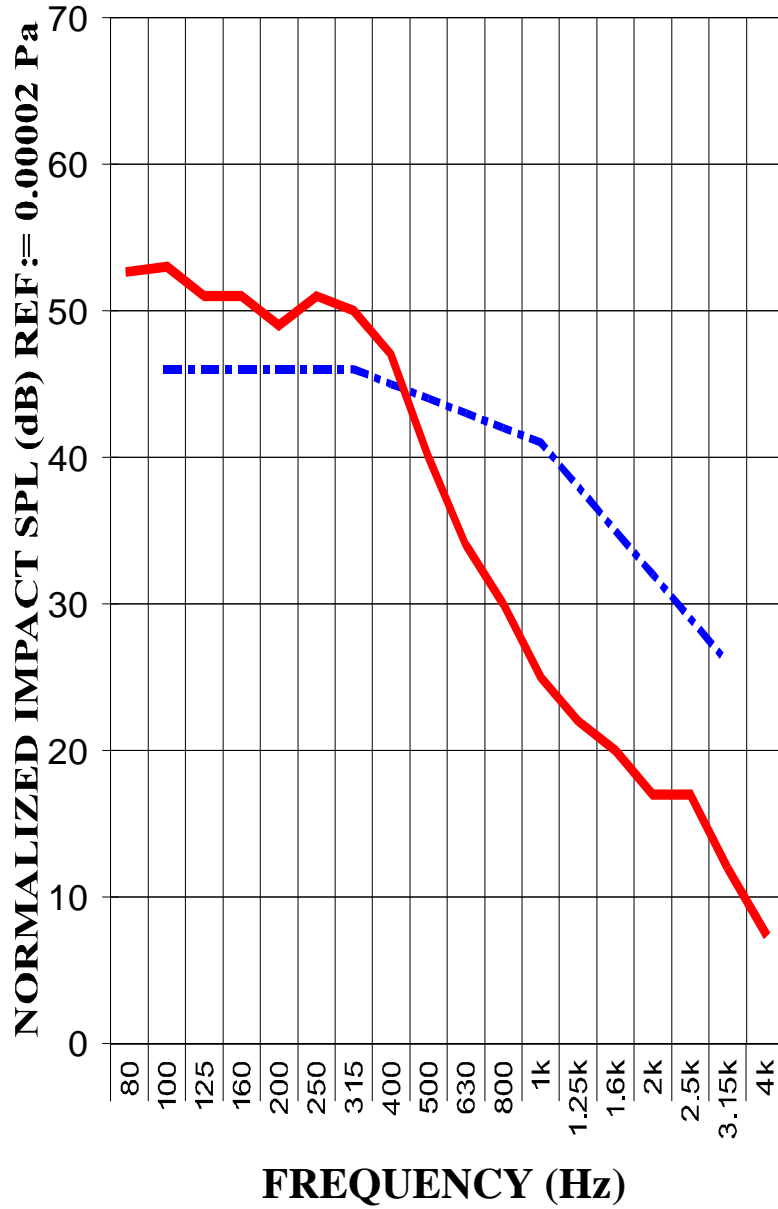

IMPACT SOUND TRANSMISSION REPORT
RAL - IN03-013

IIC = 66

IMPACT SOUND PRESSURE LEVEL

IMPACT INSULATION CLASS CONTOUR